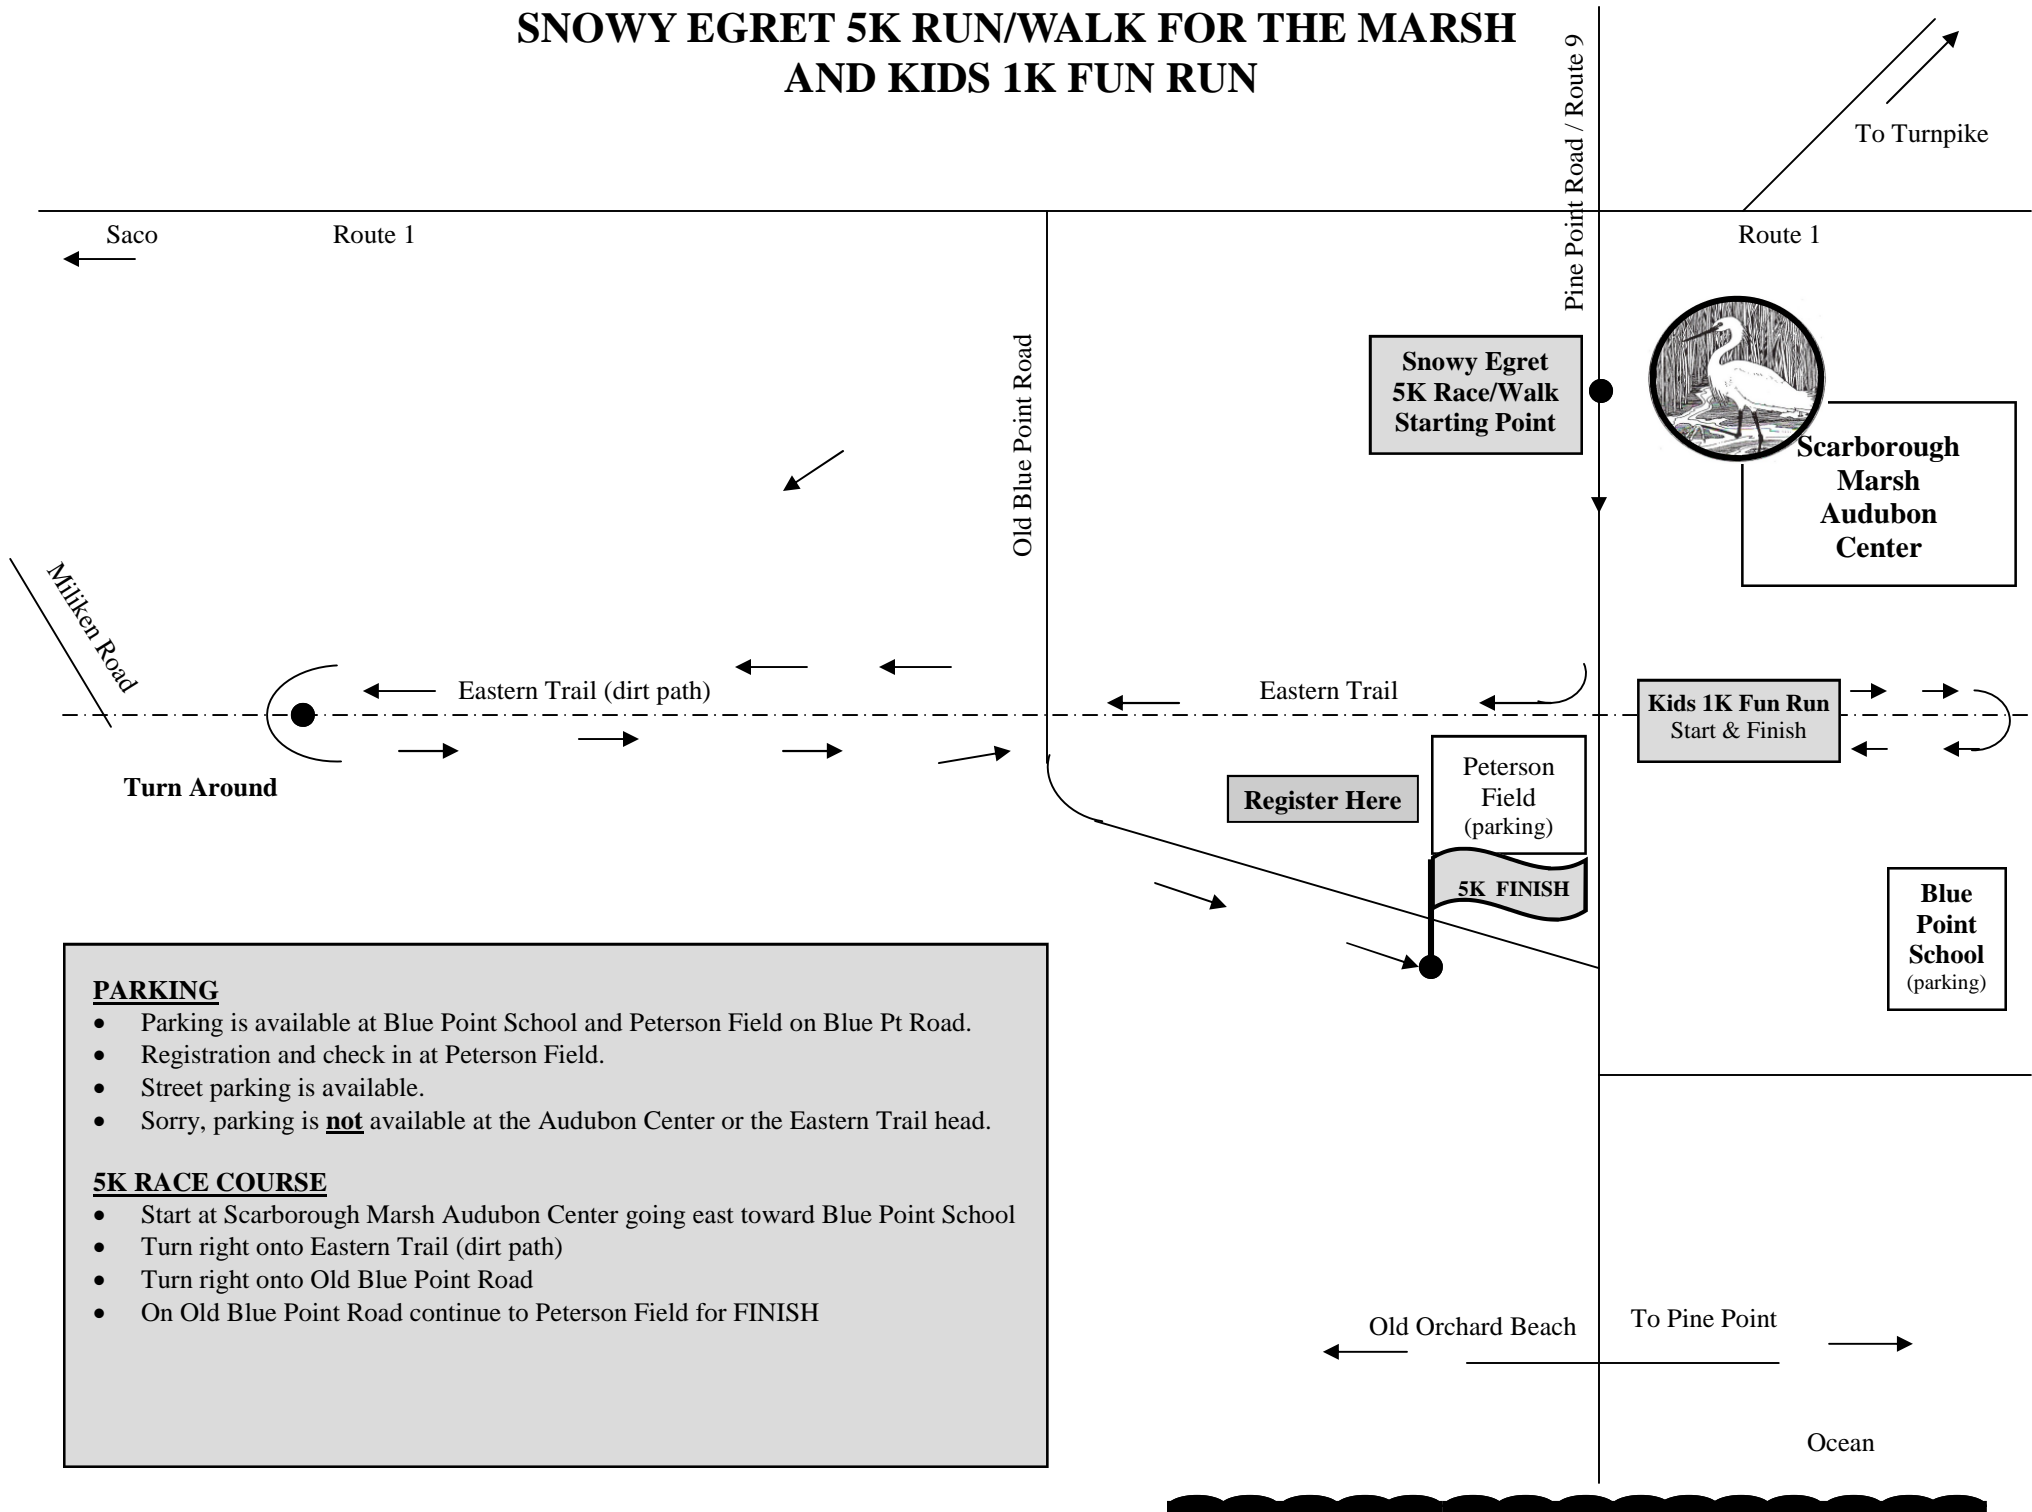

# SNOWY EGRET 5K RUN/WALK FOR THE MARSH AND KIDS 1K FUN RUN

## PARKING

- Parking is available at Blue Point School and Peterson Field on Blue Pt Road.
- Registration and check in at Peterson Field.
- Street parking is available.
- Sorry, parking is **not** available at the Audubon Center or the Eastern Trail head.

## 5K RACE COURSE

- Start at Scarborough Marsh Audubon Center going east toward Blue Point School
- Turn right onto Eastern Trail (dirt path)
- Turn right onto Old Blue Point Road
- On Old Blue Point Road continue to Peterson Field for FINISH